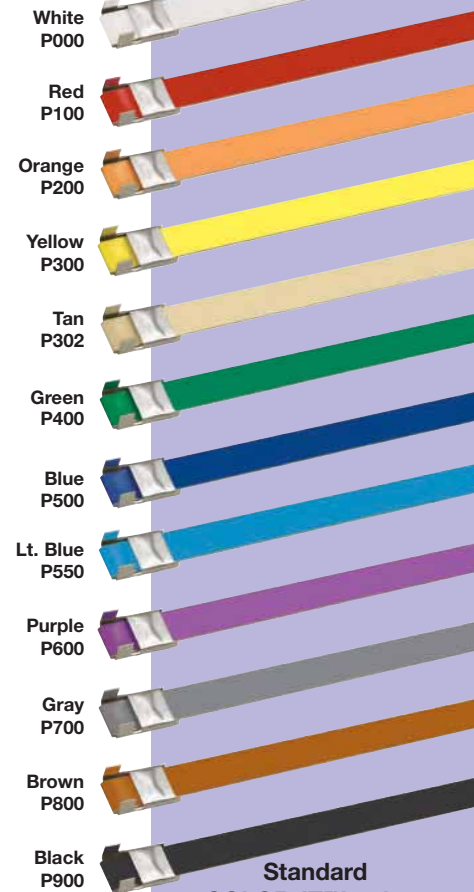

COLOR-IT™ Polyester

COLOR-IT™ coatings are available in a variety of colors and types providing superior performance and manufactured with your specific application in mind. Whether you are color-matching decorative light poles, identifying materials, or matching existing hardware on specific projects, COLOR-IT™ has the right coating for your project needs. Products coated with COLOR-IT™ work with standard banding tools.

COLOR-IT™

Standard COLOR-IT™ colors

Roll Band with COLOR-IT™ - Polyester

Part No.	Material*	Width		Thickness		Package Quantity	Package Weight		Color	RAL#	Application Tools
		In	mm	In	mm		Lbs.	Kg			
C204C9-P000	201SS	1/2	12.7	0.030	0.76	100'/roll	5.1	2.3	White	9016	C00169 C00369 C07569 C08569 C40099
C204C9-P100	201SS	1/2	12.7	0.030	0.76	100'/roll	5.1	2.3	Red	3001	
C204C9-P200	201SS	1/2	12.7	0.030	0.76	100'/roll	5.1	2.3	Orange	2008	
C204C9-P300	201SS	1/2	12.7	0.030	0.76	100'/roll	5.1	2.3	Yellow	1018	
C204C9-P302	201SS	1/2	12.7	0.030	0.76	100'/roll	5.1	2.3	Tan	1001	
C204C9-P400	201SS	1/2	12.7	0.030	0.76	100'/roll	5.1	2.3	Green	6032	
C204C9-P500	201SS	1/2	12.7	0.030	0.76	100'/roll	5.1	2.3	Blue	5002	
C204C9-P550	201SS	1/2	12.7	0.030	0.76	100'/roll	5.1	2.3	Lt. Blue	5012	
C204C9-P600	201SS	1/2	12.7	0.030	0.76	100'/roll	5.1	2.3	Purple	4008	
C204C9-P700	201SS	1/2	12.7	0.030	0.76	100'/roll	5.1	2.3	Gray	7036	
C204C9-P800	201SS	1/2	12.7	0.030	0.76	100'/roll	5.1	2.3	Brown	8002	
C204C9-P900	201SS	1/2	12.7	0.030	0.76	100'/roll	5.1	2.3	Black	9004	
C206C9-P900	201SS	3/4	19.1	0.030	0.76	100'/roll	7.6	3.4	Black	9004	

†BAND-FAST™ in 1/2" wide 201 SS is also available in other COLOR-IT™ colors and buckle configurations. Please call for more information.

*BAND-IT reserves the right to substitute material with equal or better corrosion resistance and/or mechanical specifications.