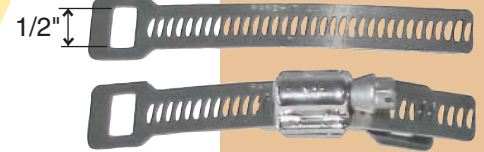

Scru-Seal Rack and Housing

Scru-Seal Clamping System

- A rack and pinion system used with band to create any size clamp.
- Components separately packaged rack and housing and band for flexibility.

Part No.	Material*	Description	Package Quantity	Package Weight	
				Lbs	Kg
M21199	SS	10 Scru-Seal racks and 10 Housings	10/box	0.7	0.3
C13399	SS	VALU-STRAP™ Band, SS, 3/8" x 0.015" x 100'	100'/roll	2.2	1.0
C13499	SS	VALU-STRAP™ Band, SS, 1/2" x 0.015" x 100'	100'/roll	2.9	1.3

Kits-Everything you need in a single package

M21099	SS	Scru-Seal Kit includes: 25 Scru-Seal racks, 25 housings, VALU-STRAP™ band 3/8" x 0.015" x 100'	each	4.3	1.9
M21899	SS	Each Clamp Pak includes: 3 Scru-Seal racks, 3 housings, VALU-STRAP™ band 3/8" x 0.015" x 10'	10 paks/box	5.0	2.3